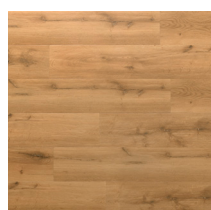

## PLANKEN

Black Pepper  
DOU-604-IB

Black Velvet  
DOU-609-IB

Dried Mud  
DOU-610-IB

Peanut  
DOU-605-IB

Truffle  
DOU-607-IB

Honey  
DOU-602-IB

Glow  
DOU-611-IB

Dusty Grey  
DOU-603-IB

Pebble  
DOU-608-IB